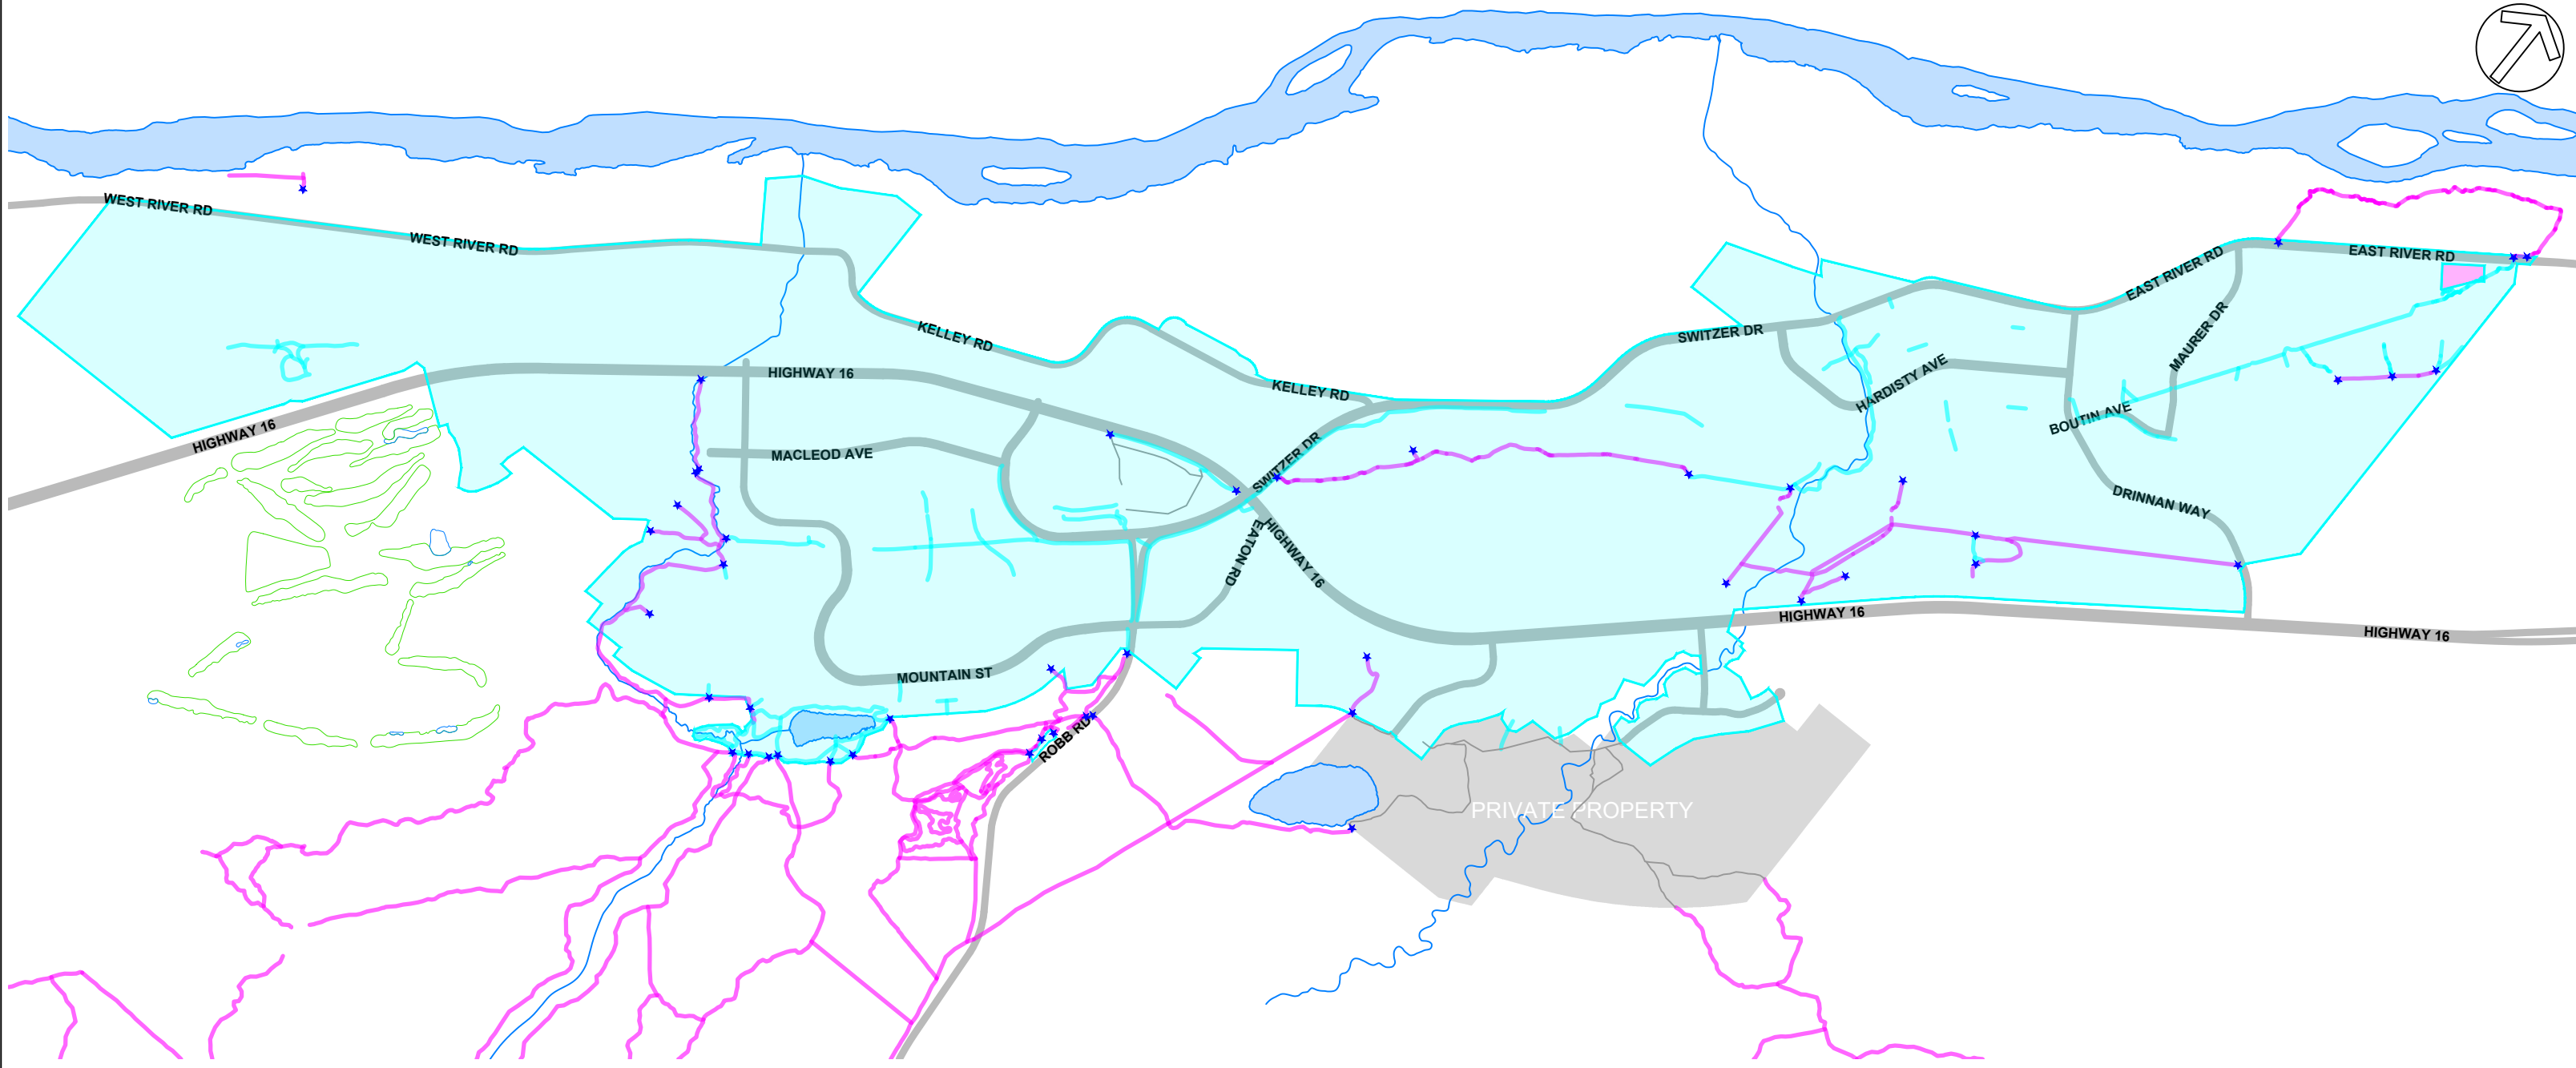

OFF LEASH TRAILS

LEGEND	
★	PROPOSED SIGNAGE
— (magenta)	OFF LEASH TRAIL
— (cyan)	ON LEASH TRAIL
■ (light blue)	ON LEASH AREA