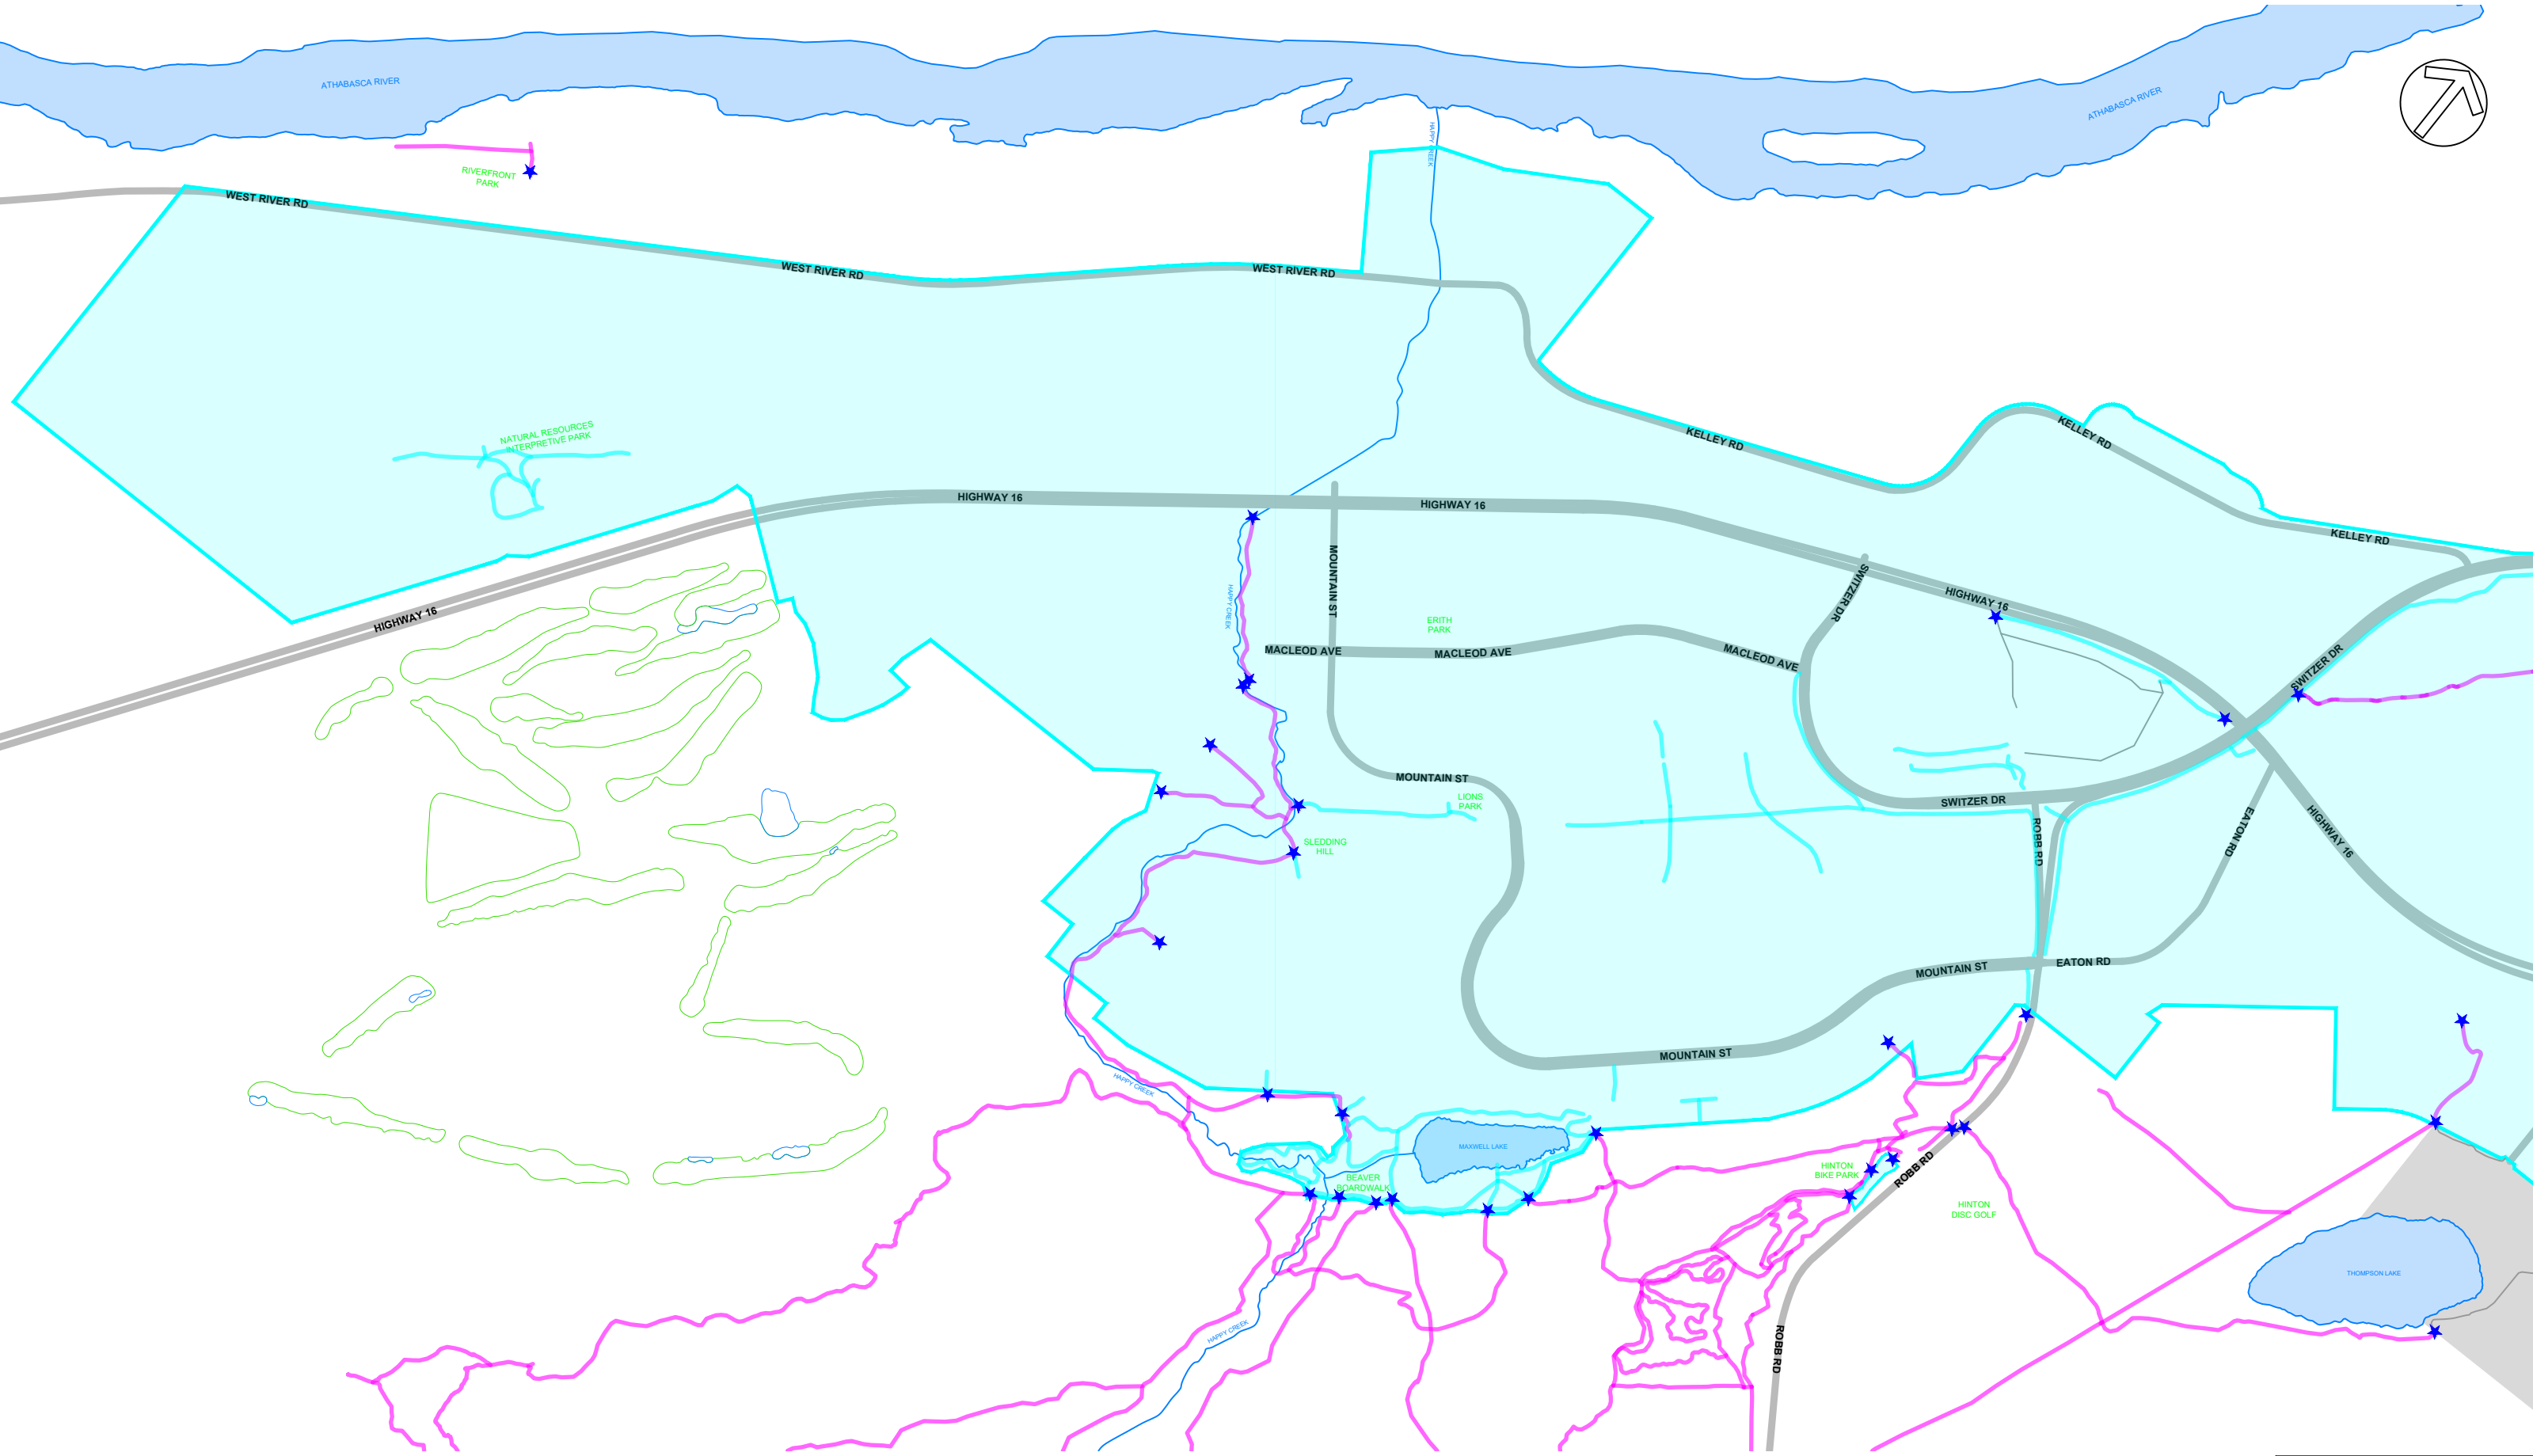

OFF LEASH TRAILS (WEST)

LEGEND	
★	PROPOSED SIGNAGE
— (pink line)	OFF LEASH TRAIL
— (cyan line)	ON LEASH TRAIL
■ (cyan shaded)	ON LEASH AREA